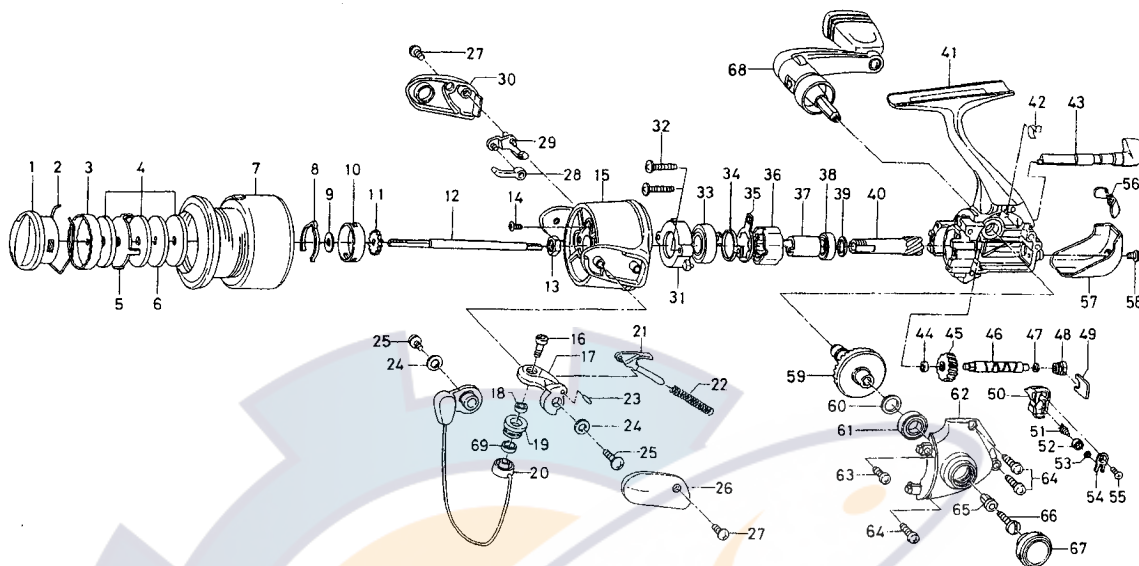

EMBLEM-Z1500iA / 2000iA

Key No.	Parts No.	Parts Name
2-7	F68-9801	SPOOL
1	F63-6901	DRAG KNOB
2	F74-2501	DRAG WASHER RET
3	F69-0201	DRAG KNOB CLICK PLT
4	F69-2301	DRAG WASHER
5	F69-0101	EARED WASHER
6	F69-0001	KEY WASHER
8	F70-4901	SPOOL CLICK LEAF SPRING
9	E39-4001	SPOOL WASHER
10	E12-2303	CLICK LEAF SPRING HOLDER
11	E36-5301	CLICK GEAR
12	F65-2701	MAIN SHAFT
13	341-9203	ROTOR NUT
14	B55-7601	ROTOR NUT LOCK SCREW
15	F63-3704	ROTOR
16	F62-5201	LINE ROLLER SCREW
17	F62-3503	BAIL ARM
18	F62-5101	BALL BEARING A
19	F62-5001	LINE ROLLER
20	F68-9701	BAIL
21	F69-1102	BAIL SPRING SHAFT
22	F74-2401	BAIL SPRING
23	F62-3701	BAIL ARM PIN
24	F63-1801	BAIL HOLDER WASHER
25	351-6101	BAIL ARM SCREW
26	F63-1902	BAIL SPRING COVER
27	352-2504	BAIL SPRING COVER SCREW
28	F62-4601	BAIL TRIP PLT
29	F72-7201	BAIL TRIP LEVER
30	F63-7002	BAIL TRIP COVER
31	F67-5501	BEARING RET
32	E24-7402	BEARING RET SCREW
33	F63-1201	BALL BEARING B
34	F67-5401	BEARING RET B
35	F62-2201	ROLLER CLUTCH RET
36	F62-2001	ROLLER CLUTCH
37	F73-2501	SPACING SLEEVE
38	637-5702	BALL BEARING C

Key No.	Parts No.	Parts Name
39	F63-3501	PINION WASHER
40	F65-2501	PINION GEAR
41	F65-1601	BODY
42	F65-1901	A/R CAM SPRING
43	F65-1801	A/R LEVER
44	F65-2201	WORM SHAFT BUSH
45	F65-2101	WORM SHAFT GEAR
46	F65-2001	WORM SHAFT
47	375-4101	WORM SHAFT WASHER
48	F65-2301	WORM SHAFT COLLAR
49	F65-2401	WORM SHAFT RET
50	F65-2601	OSC SLIDER
51	F62-2601	OSC PAWL
52	F62-2701	OSC PAWL BUSH
53	375-0801	OSC PAWL WASHER
54	F62-2901	OSC SLIDER COVER
55	E15-0204	OSC SLIDER COVER SCREW
56	F65-2901	SHIELD PLT
57	F65-3101	REAR COVER
58	E24-8103	REAR COVER SCREW
59	F65-2801	DRIVE GEAR
60	375-8502	DRIVE GEAR WASHER
61	637-5702	BALL BEARING D
62	F65-3001	SIDE COVER
63	E15-7502	SIDE COVER SCREW A
64	E13-0501	SIDE COVER SCREW B
65	F40-4801	HANDLE COLLAR
66	363-8511	HANDLE SCREW
67	F65-3501	HANDLE SCREW CAP
68	F65-3302	HANDLE
69	F70-1801	LINE ROLLER COLLAR

EM-Z2000iA

Key No.	Parts No.	Parts Name
2-7	F69-4301	SPOOL
20	F69-7601	BAIL